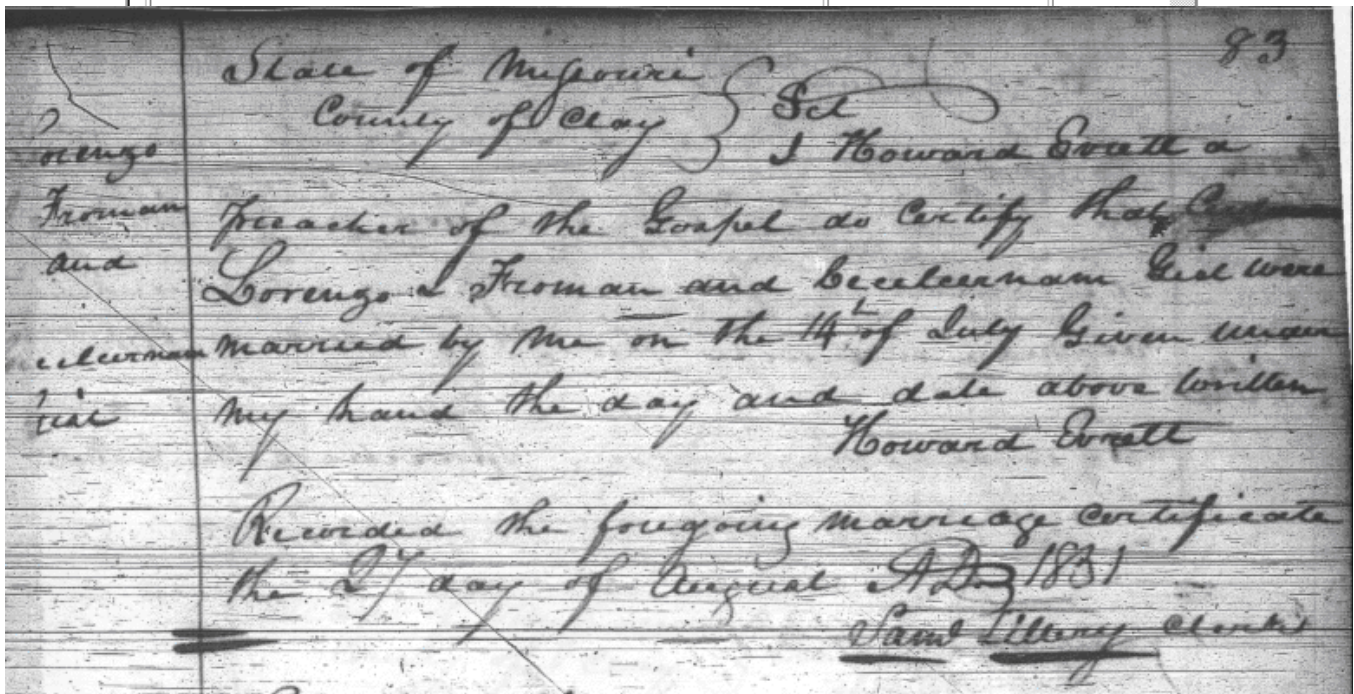

Title film notes ('Marriage records and licenses, 1822-1917')	
Film Notes	FAMILY HISTORY LIBRARY CATALOG
THE CHURCH OF JESUS CHRIST OF LATTER-DAY SAINTS	
View Title Details	
Title:	Marriage records and licenses, 1822-1917
Authors:	Clay County (Missouri). Recorder of Deeds (Main Author)
Note	Location Film
Index to marriages, vol. A-C, 1822-1877.	FHL US/CAN Film 955308
Marriage records, vol. A-D, 1822-1878.	FHL US/CAN Film 955303
Marriage records, vol. E-F, 1877-1887, 1900.	FHL US/CAN Film 955304

Lorenzo J. FROMAN and Cecelcernam GIST marriage entry from the Clay County, Missouri Recorder of Deeds. Marriage Record Book A, FHL microfilm #955303 page 43 dated 27 Aug 1831 but filed with September 1831 entries.